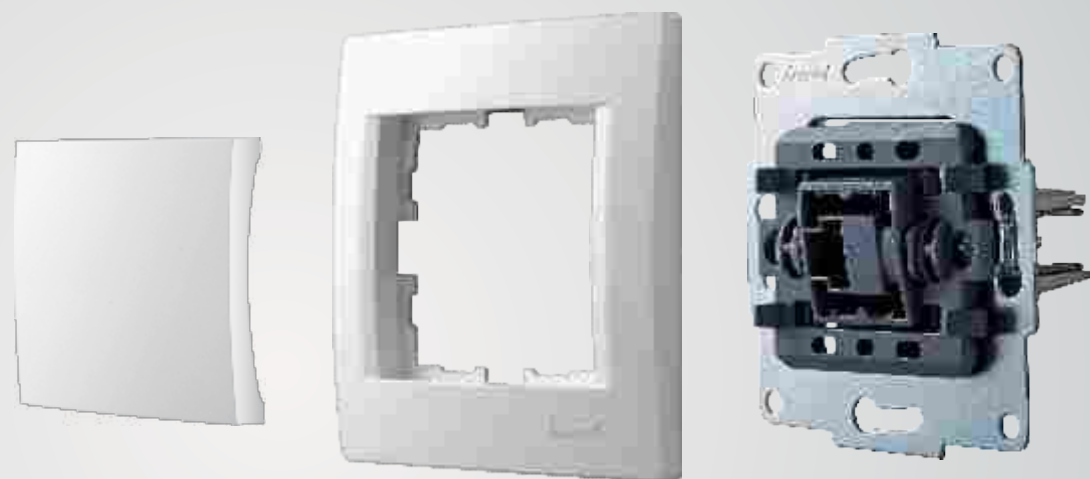

switches **ВЫКЛЮЧАТЕЛЬ**

10 AX, 250 V~

KARINA

Button