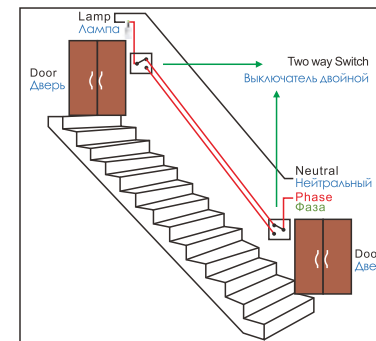

Вертикальные и Горизонтальные Рамки

Горизонтальные и вертикальные рамки позволяют использовать различные комбинации в соответствии с вашими потребностями. В разных комнатах могут быть созданы различные цветовые комбинации.

Two Way Switches

A switch for controlling a lamp or group of lamps On and Off in two different places. Application area is very common. Both at the entrance and exit of a place it is possible to turn On and Off your lamp or lamps. They are quite convenient switch type according to needs.

Two Way Intermediate Switch

Two Way Intermediate Switches allow a lighting installation to be controlled from three different points. Two way switches normally provide two-point control, but if it is not enough, we may add another control point to these 2 Two way switches installation with the Two Way Intermediate Switch. In this way, we can turn a single lighting point from 3 points On/off from anywhere we want.