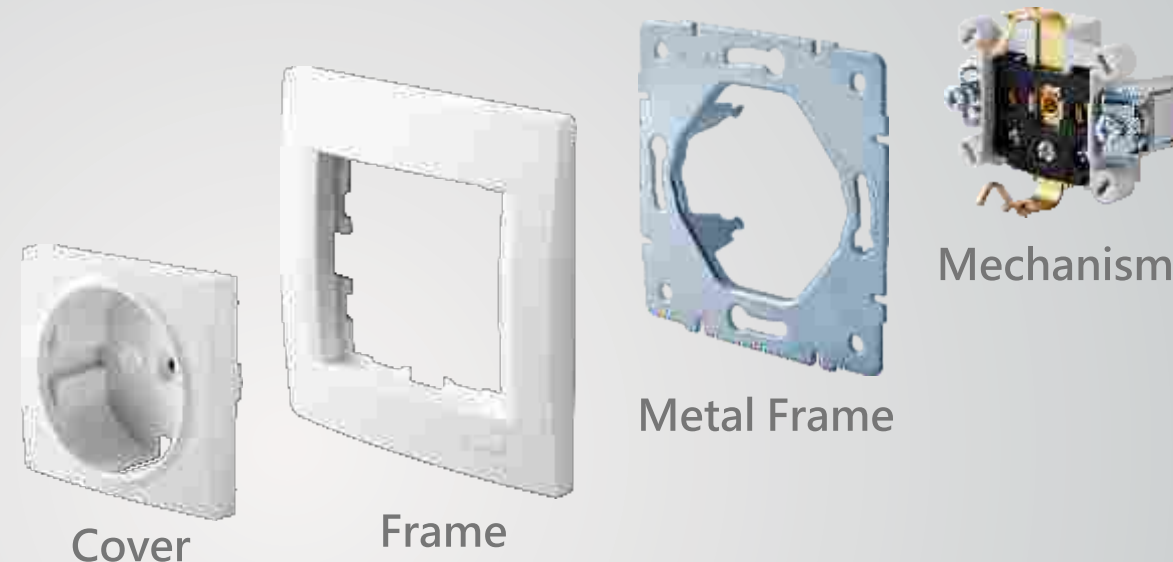

КАРИНА

Cover

Frame

Metal Frame

Mechanism

IEC 60884-1 standard

Sockets are manufactured as fireproof plastic base and ceramic base as optional.

Внешний корпус розетки изготавливается из огнеупорного пластика, внутренняя часть выполнена из керамики.