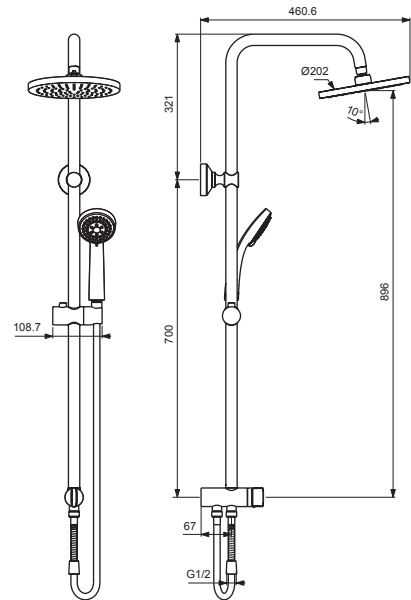

BA274AA

Pos.	Signify	Spare parts-Nr	Quantity
1	Rain shower Ø200mm	B960938AA	1 Pcs.
2	Risser pipe		1 Pcs.
3	Wallholder	B961320AA	1 Set
4	Shower 80mm,3F	BA184AA	1 Pcs.
5	Slider Ø25	A860807AA	1 Pcs.
6	Shower hose L1500mm	B964952AA	1 Pcs.
7	Built in diverter		1 Pcs.
8	Shower hose G1/2-G1/2x500		1 Pcs.