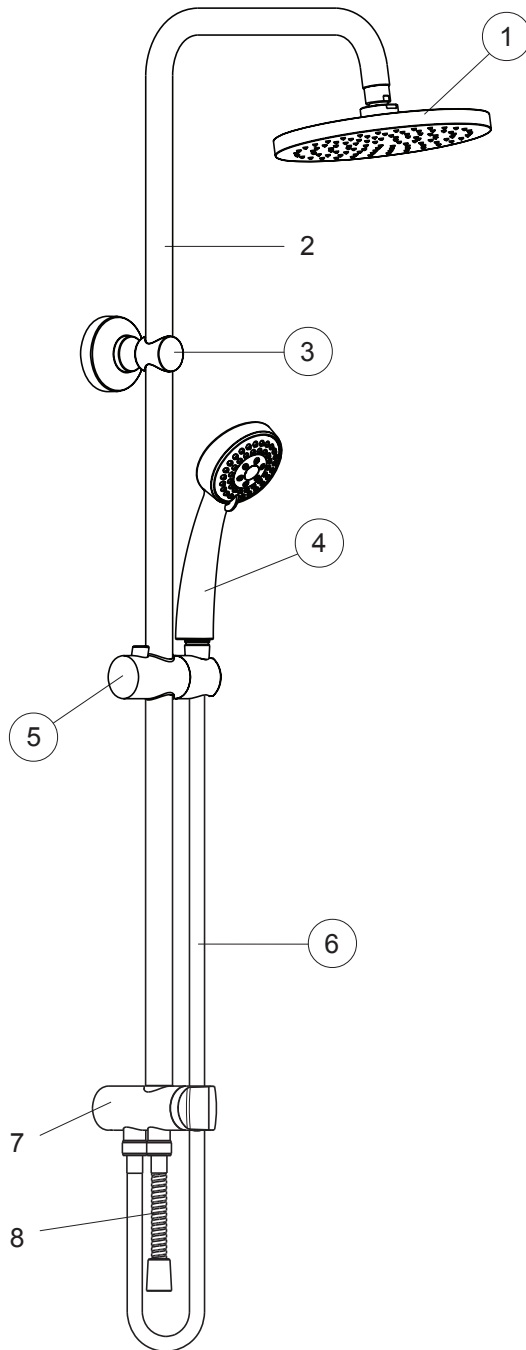

BA274AA

Pos.	Signify	Spare parts-Nr	Quantity
1	Rain shower Ø200mm	B960938AA	1 Pcs.
2	Risser pipe		1 Pcs.
3	Wallholder	B961320AA	1 Set
4	Shower 80mm,3F	BA184AA	1 Pcs.
5	Slider Ø25	A860807AA	1 Pcs.
6	Shower hose L1500mm	B964952AA	1 Pcs.
7	Built in diverter		1 Pcs.
8	Shower hose G1/2-G1/2x500		1 Pcs.